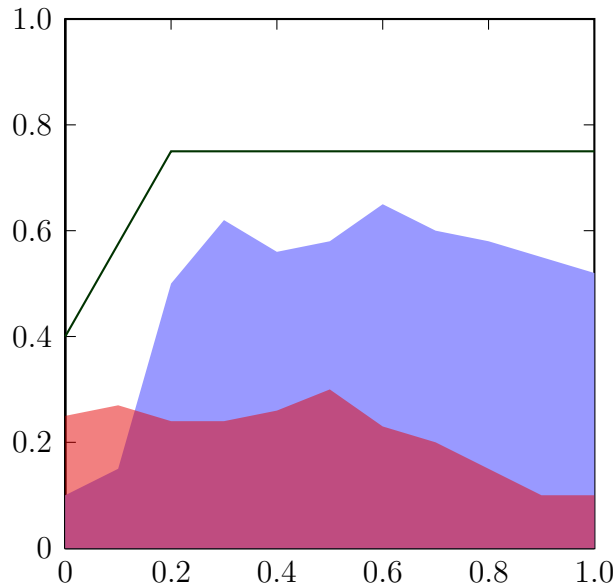

normaler Textnormaler Text normaler Textnormaler Textnormaler Text
normaler Text

Figure 1: Eine schne Grafik

normaler Textnormaler Text normaler Textnormaler Textnormaler Text

```
\psset{unit=7cm}
\begin{pspicture}(-0.1,-0.1)(1,1)
\psaxes[axesstyle=frame,tickstyle=inner,ticksiz=0 4pt,
Dx=0.2,dx=0.2,Dy=0.2,dy=0.2](0,0)(1,1)
\pspolygon*[linecolor=blue!40](0,0)(0,0.1)(0.1,0.15)%
(0.2,0.5)(0.3,0.62)(0.4,0.56)(0.5,0.58)(0.6,0.65)%
(0.7,0.6)(0.8,0.58)(0.9,0.55)(1,0.52)(1,0)
\pspolygon*[linecolor=red!90!black,opacity=0.5](0,0)(0,0.25)%
(0.1,0.27)(0.2,0.24)(0.3,0.24)(0.4,0.26)(0.5,0.3)%
(0.6,0.23)(0.7,0.2)(0.8,0.15)(0.9,0.1)(1,0.1)(1,0)
\psline[linecolor=green!20!black](0,0.4)(0.2,0.75)(1,0.75)
\end{pspicture}
```