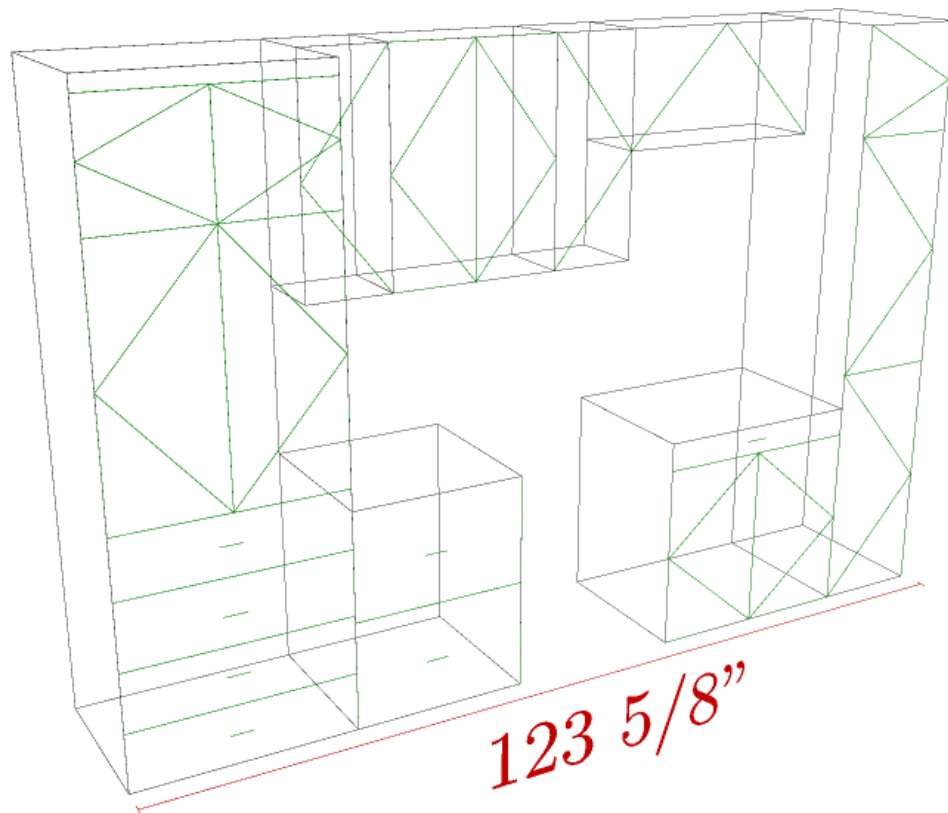

Client Name ID: Okura Kihachiro
Project ID: 1923IMPHOT
Project Address: Imperial Hotel Apartments
Frank Lloyd Wright Edition (1923)
Tokyo, Japan

Base Cabinets

Model No.	Description	Price
HD30844D	30" x 84" tall cabinet with 4 drawers	\$1,192.89
B2D24	2-pot drawer 24"W base cabinet	\$362.98
S24	24"W base cabinet opening	\$250.64
BSD30	24"W sink cabinet with drawer face	\$344.77
HD1584	15" x 84" tall cabinet	\$501.75
		\$2,653.03